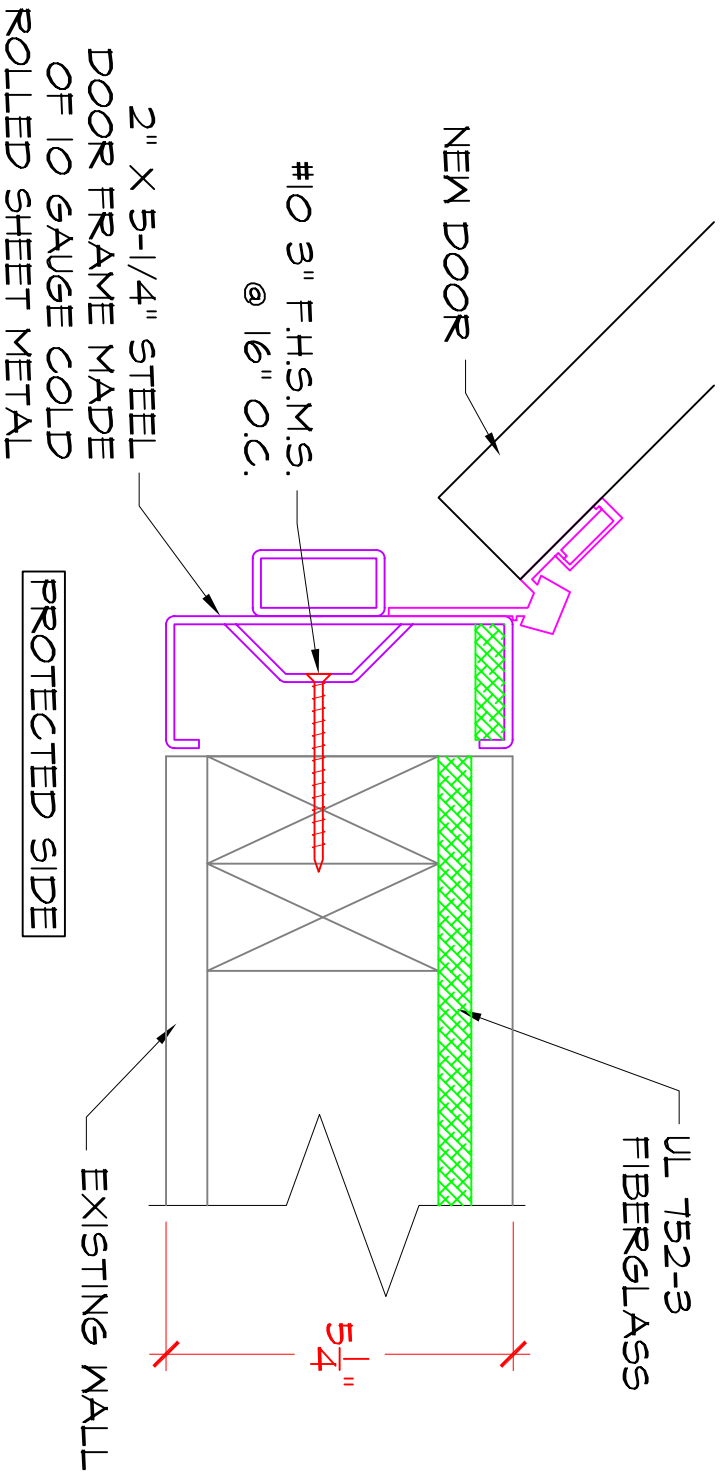

THREAT SIDE

1 DOOR JAMB DETAIL

SIM @ HEAD

3" = 1'-0"